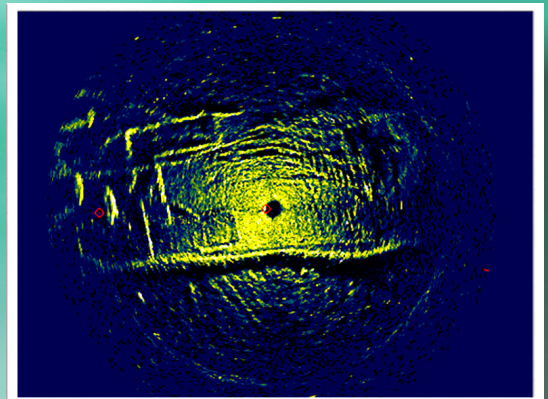

- » Dive Vessels
- » Lift Vessels
- » Salvage Barges
- » Trawl Clearances
- » Scanning Sonar Services
- » Depth of Burial

MS-1000 Bottom Scanning Sonar

SV-4000 Bottom Scanning Sonar

Simrad

Sonavision

Experienced Seasoned Professionals, Top Notch Equipment, Extremely Competitive Pricing & the Greatest Desire in the Industry to set the Standard in Customer Service.